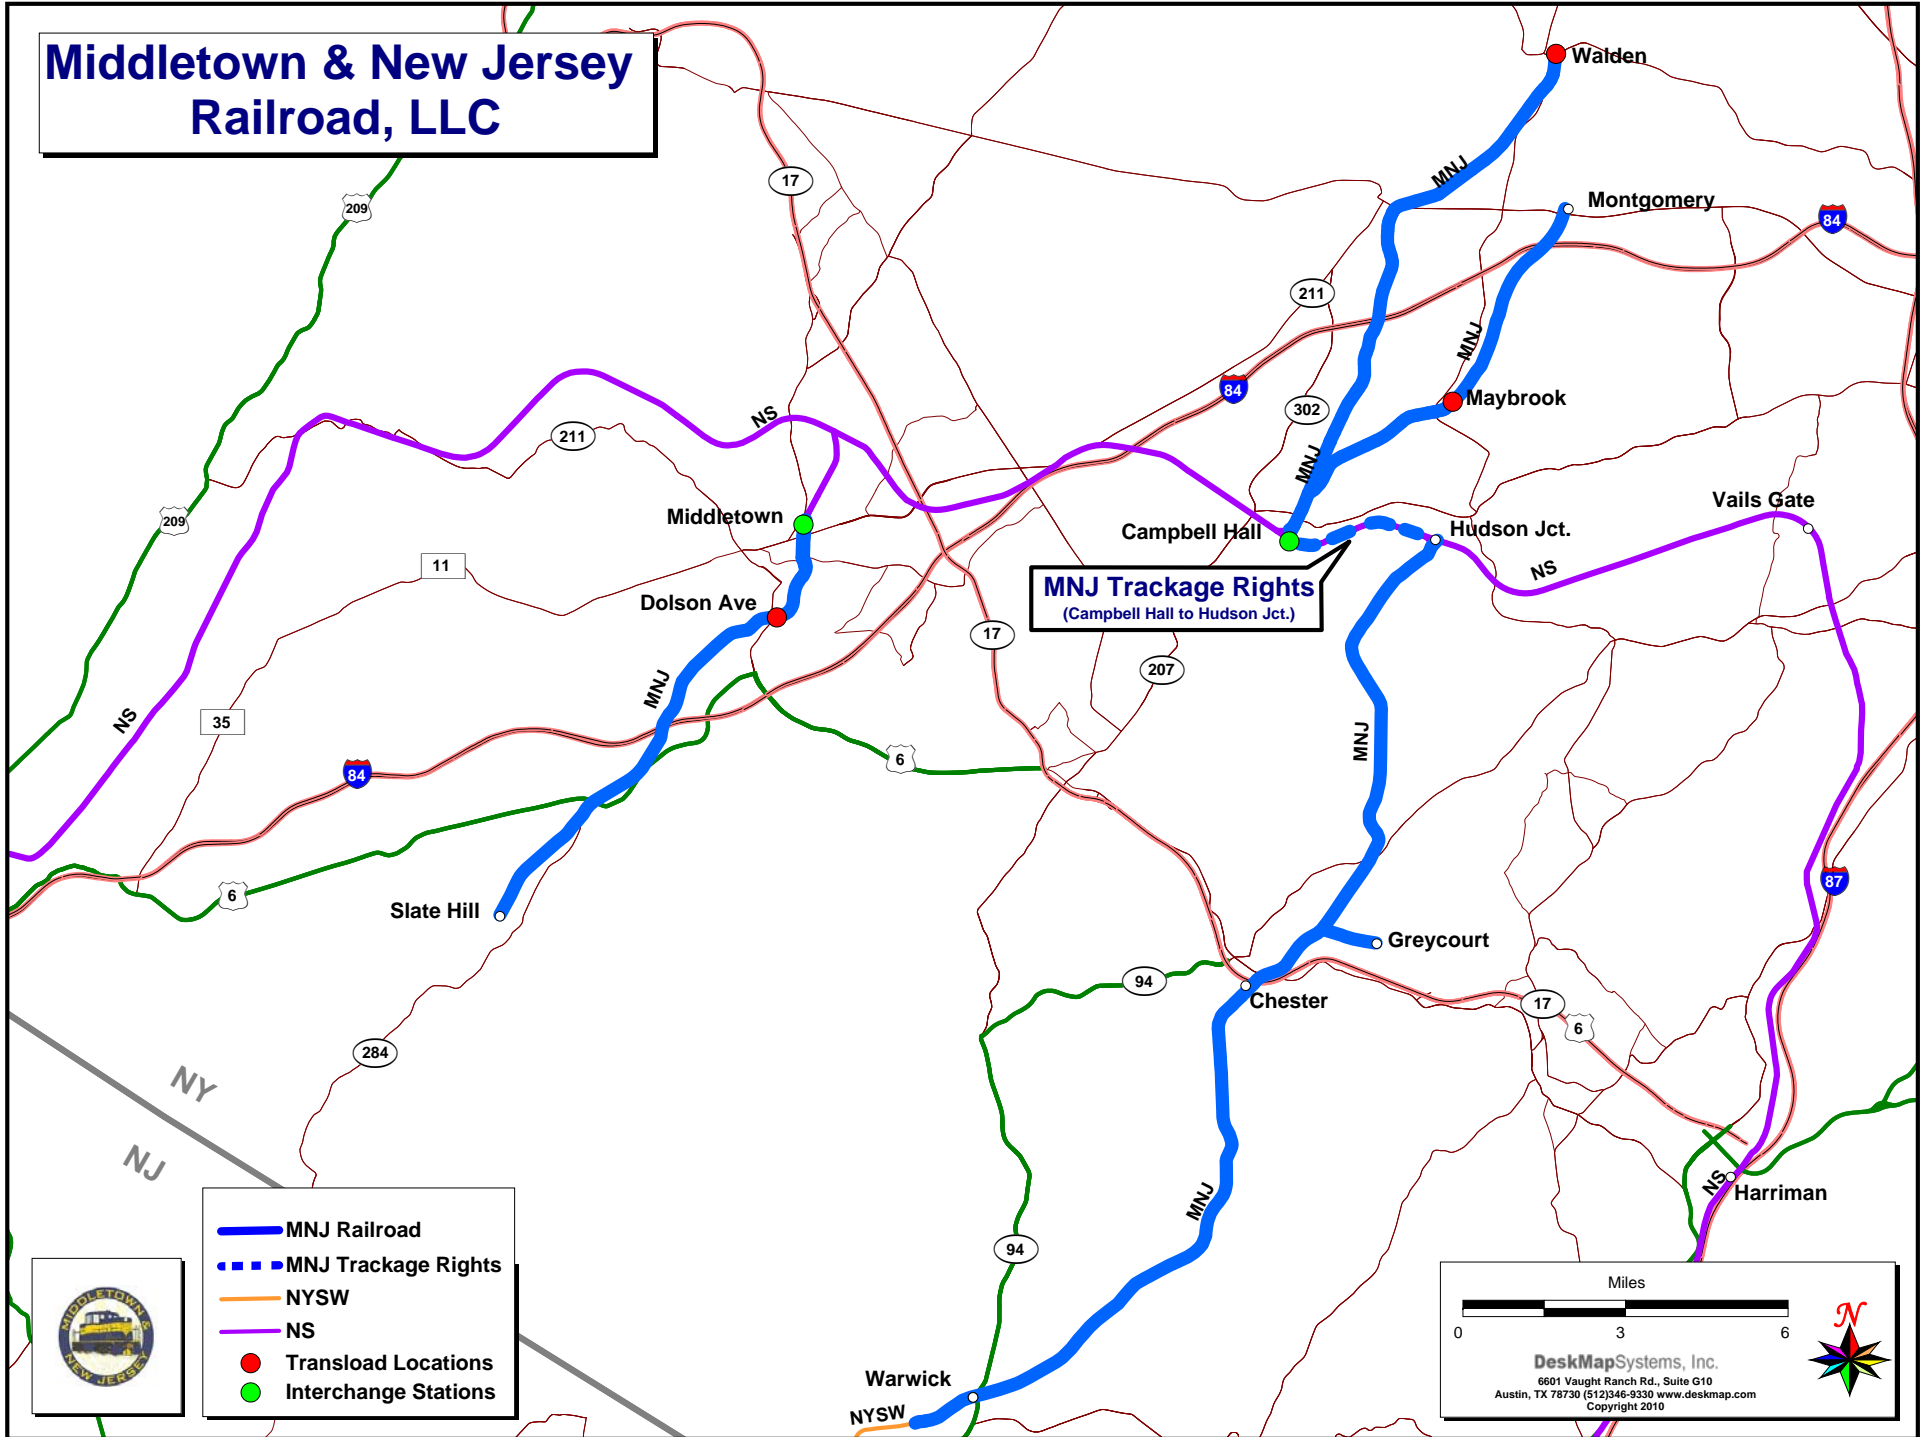

# Middletown & New Jersey Railroad, LLC

**MNJ Trackage Rights**  
(Campbell Hall to Hudson Jct.)

- MNJ Railroad
- MNJ Trackage Rights
- NYSW
- NS
- Transload Locations
- Interchange Stations

Miles  
0 3 6